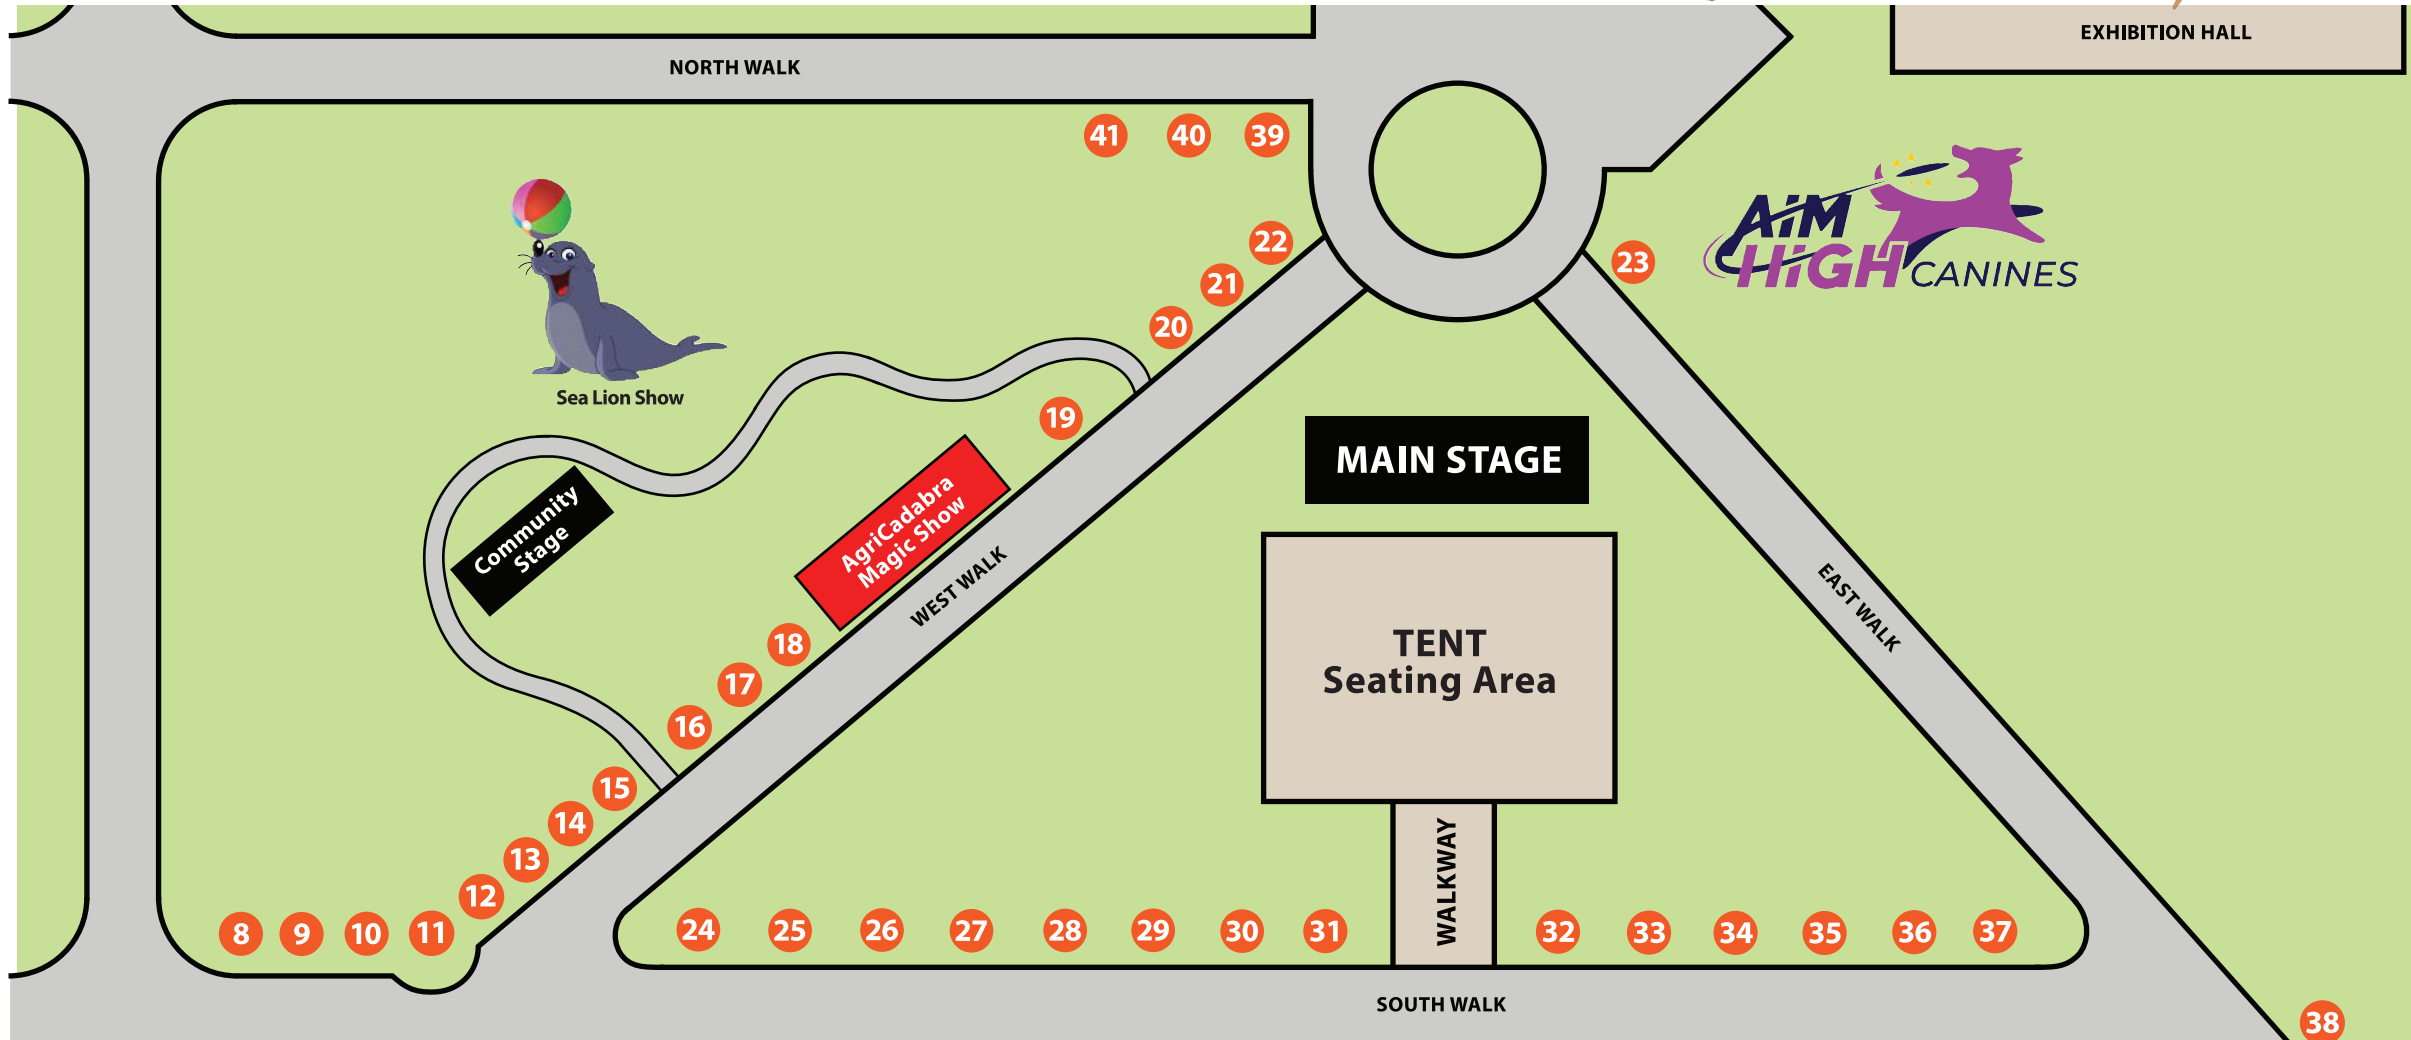

BARNs

ARENA

PLANTOPIA

EXPO

- 3
- 2
- 1
- 4
- 5
- 6
- 7

- 1 Mason's Lobster Roll
- 2 Dippin Dots
- 3 Java Jitters
- 4 Dre's BBQ
- 5 George's Pizza
- 6 George's Chicken
- 7 Stanton Art Caricature
- 8 Chuchu Boba
- 9 Fiesta Grill

- 10 Dehydrated Candy
- 11 Global Glow Toys
- 12 Fried Veggies
- 13 Nutty Bavarian
- 14 Carolina Name Rings
- 15 Henry's Kettle Korn
- 16 Indolishus
- 17 Giant Baby Bottles
- 18 Proum's Cheesecake

- 19 Eggroll Love
- 20 ChoppBoxx Asian Grill
- 21 Face Painting
- 22 Slushie Lab
- 23 Lemonade Stand
- 24 Turkey Leg/Roasted Corn
- 25 Amish Donuts & Pretzels
- 26 Harvell's Sausage
- 27 Candy Apple's

- 28 Sirloin Tips/Bourbon Chicken
- 29 Sweet Treats
- 30 Philly Cheesesteaks
- 31 Funnel Cakes
- 32 Mac-n-Cheese/Rice Bowl
- 33 Cedar River Seafood
- 34 Boiled Peanuts
- 35 Grilled Cheese/Tator Tots
- 36 Global Glow Toys

- 37 NiiHao Dresses and Lamps
- 38 Lemonade Stand
- 39 Soldier Solutions
- 40 EuroShine Scooters
- 41 Cool Comforts Pillows

FOOD & VENDOR MAP