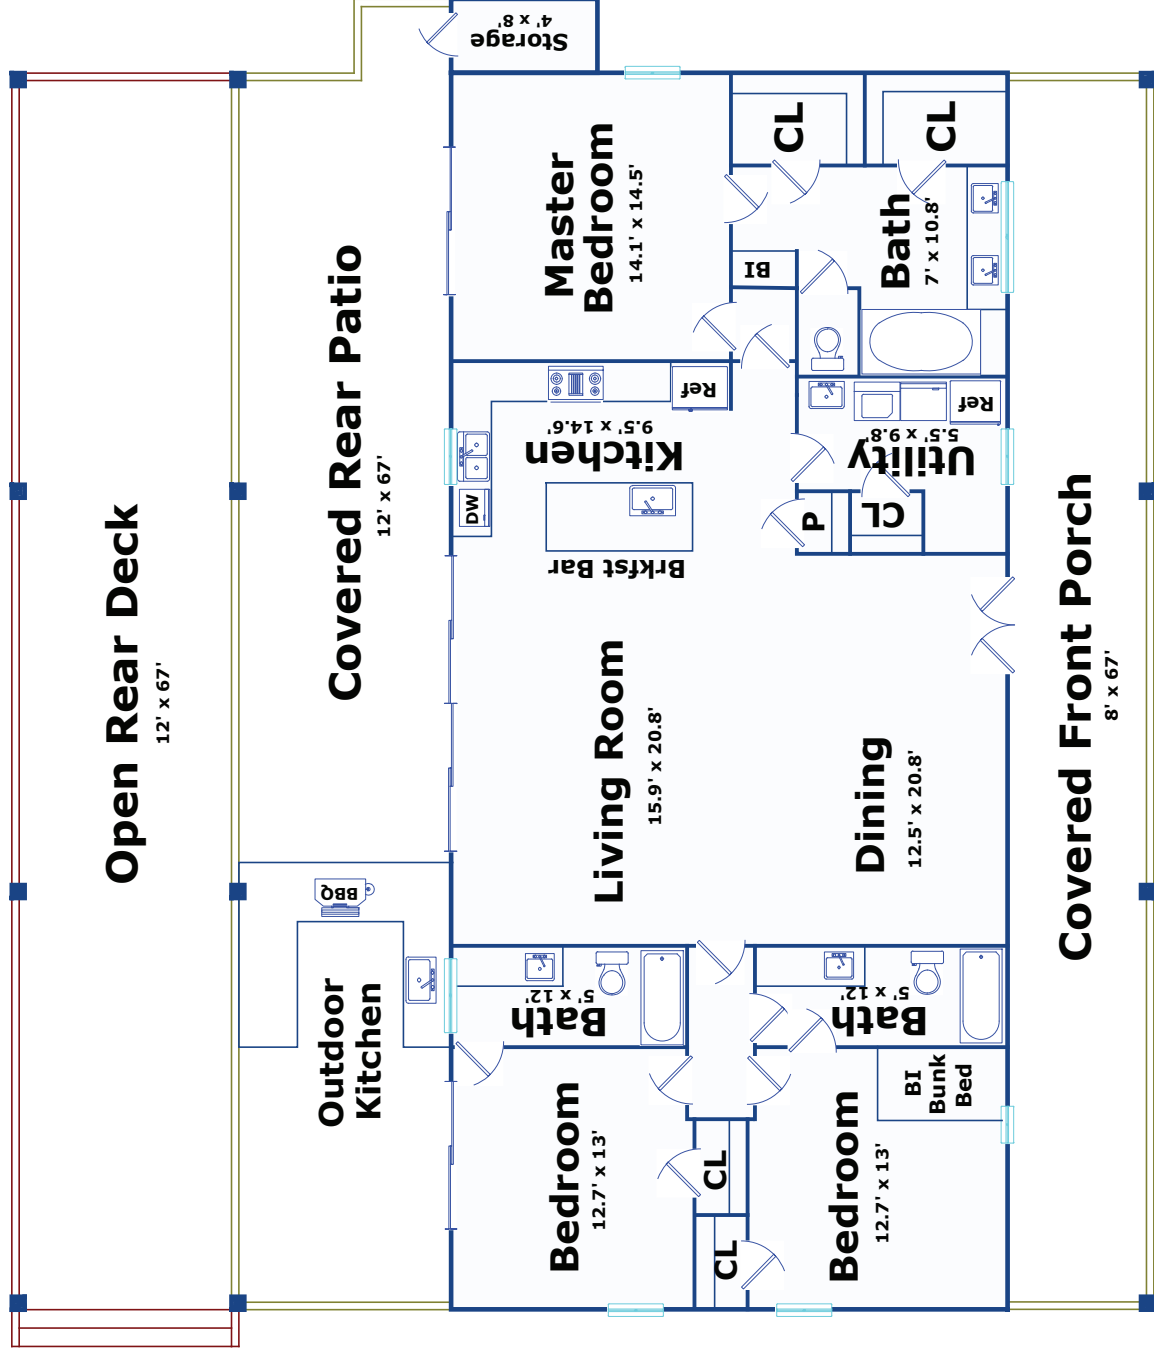

# Lonesome Valley Ranch - Main Residence

\* Floor Plan Disclaimer: All measurements and floor plan details are for informational purposes only. Capital Investment Properties, DMTX Realty & Dave Murray make no warranties or representations, express or implied, as to the accuracy of this rendering. Independent property size verification is recommended.