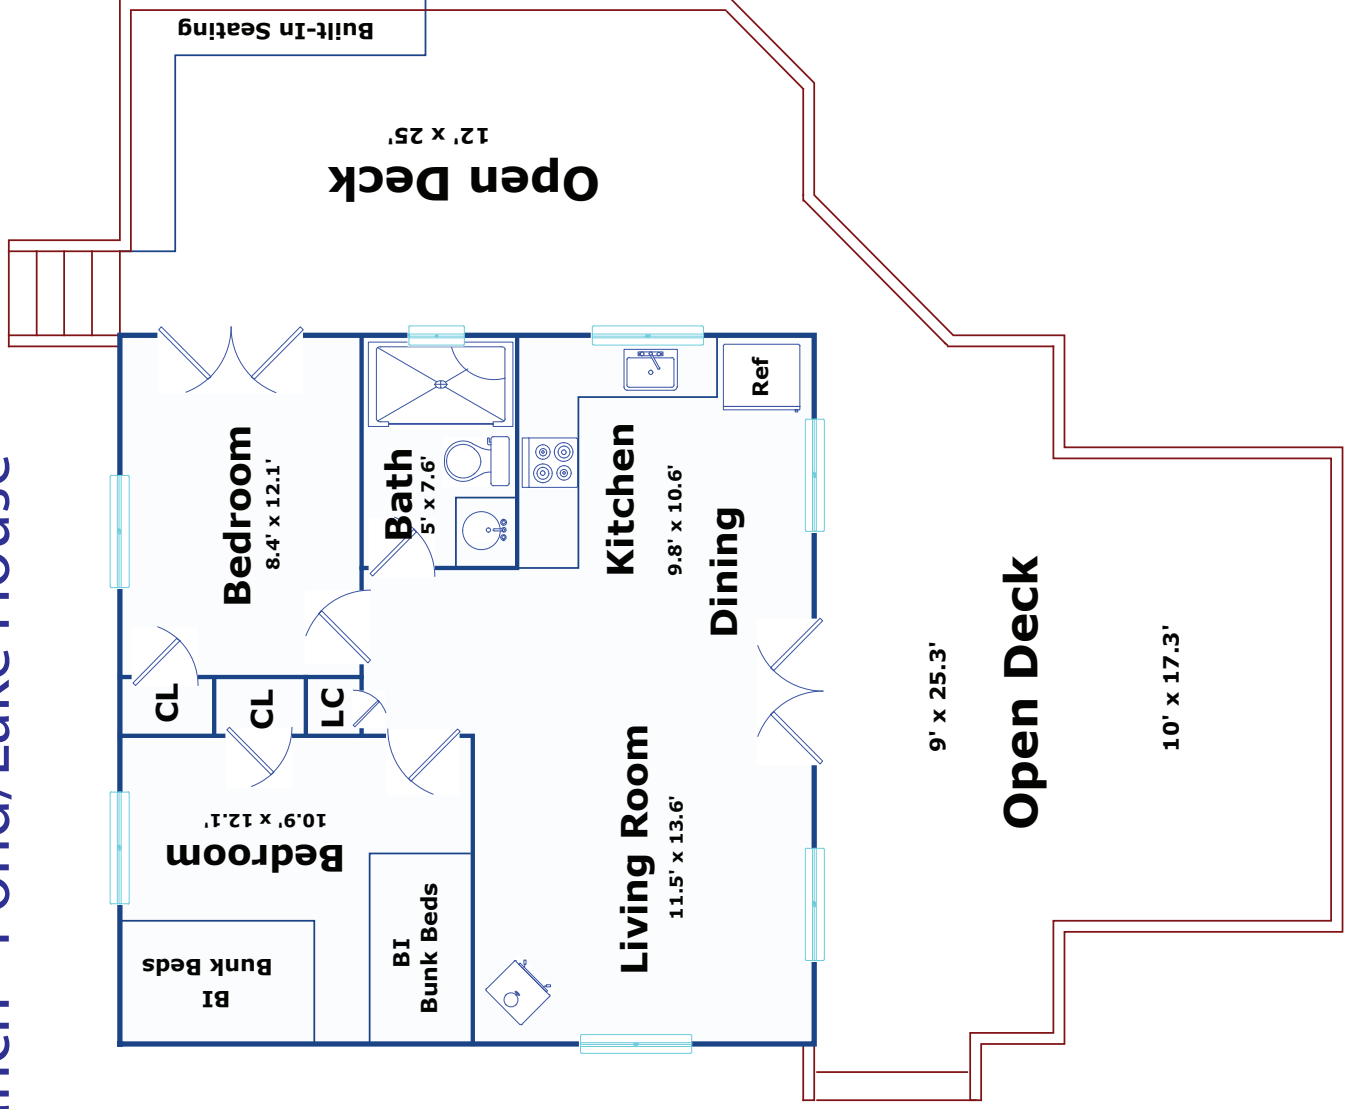

Lonesome Valley Ranch - Pond/Lake House

*Floor Plan Disclaimer: All measurements and floor plan details are for informational purposes only. Capital Investment Properties, DMTX Realty & Dave Murray make no warranties or representations, express or implied, as to the accuracy of this rendering. Independent property size verification is recommended.