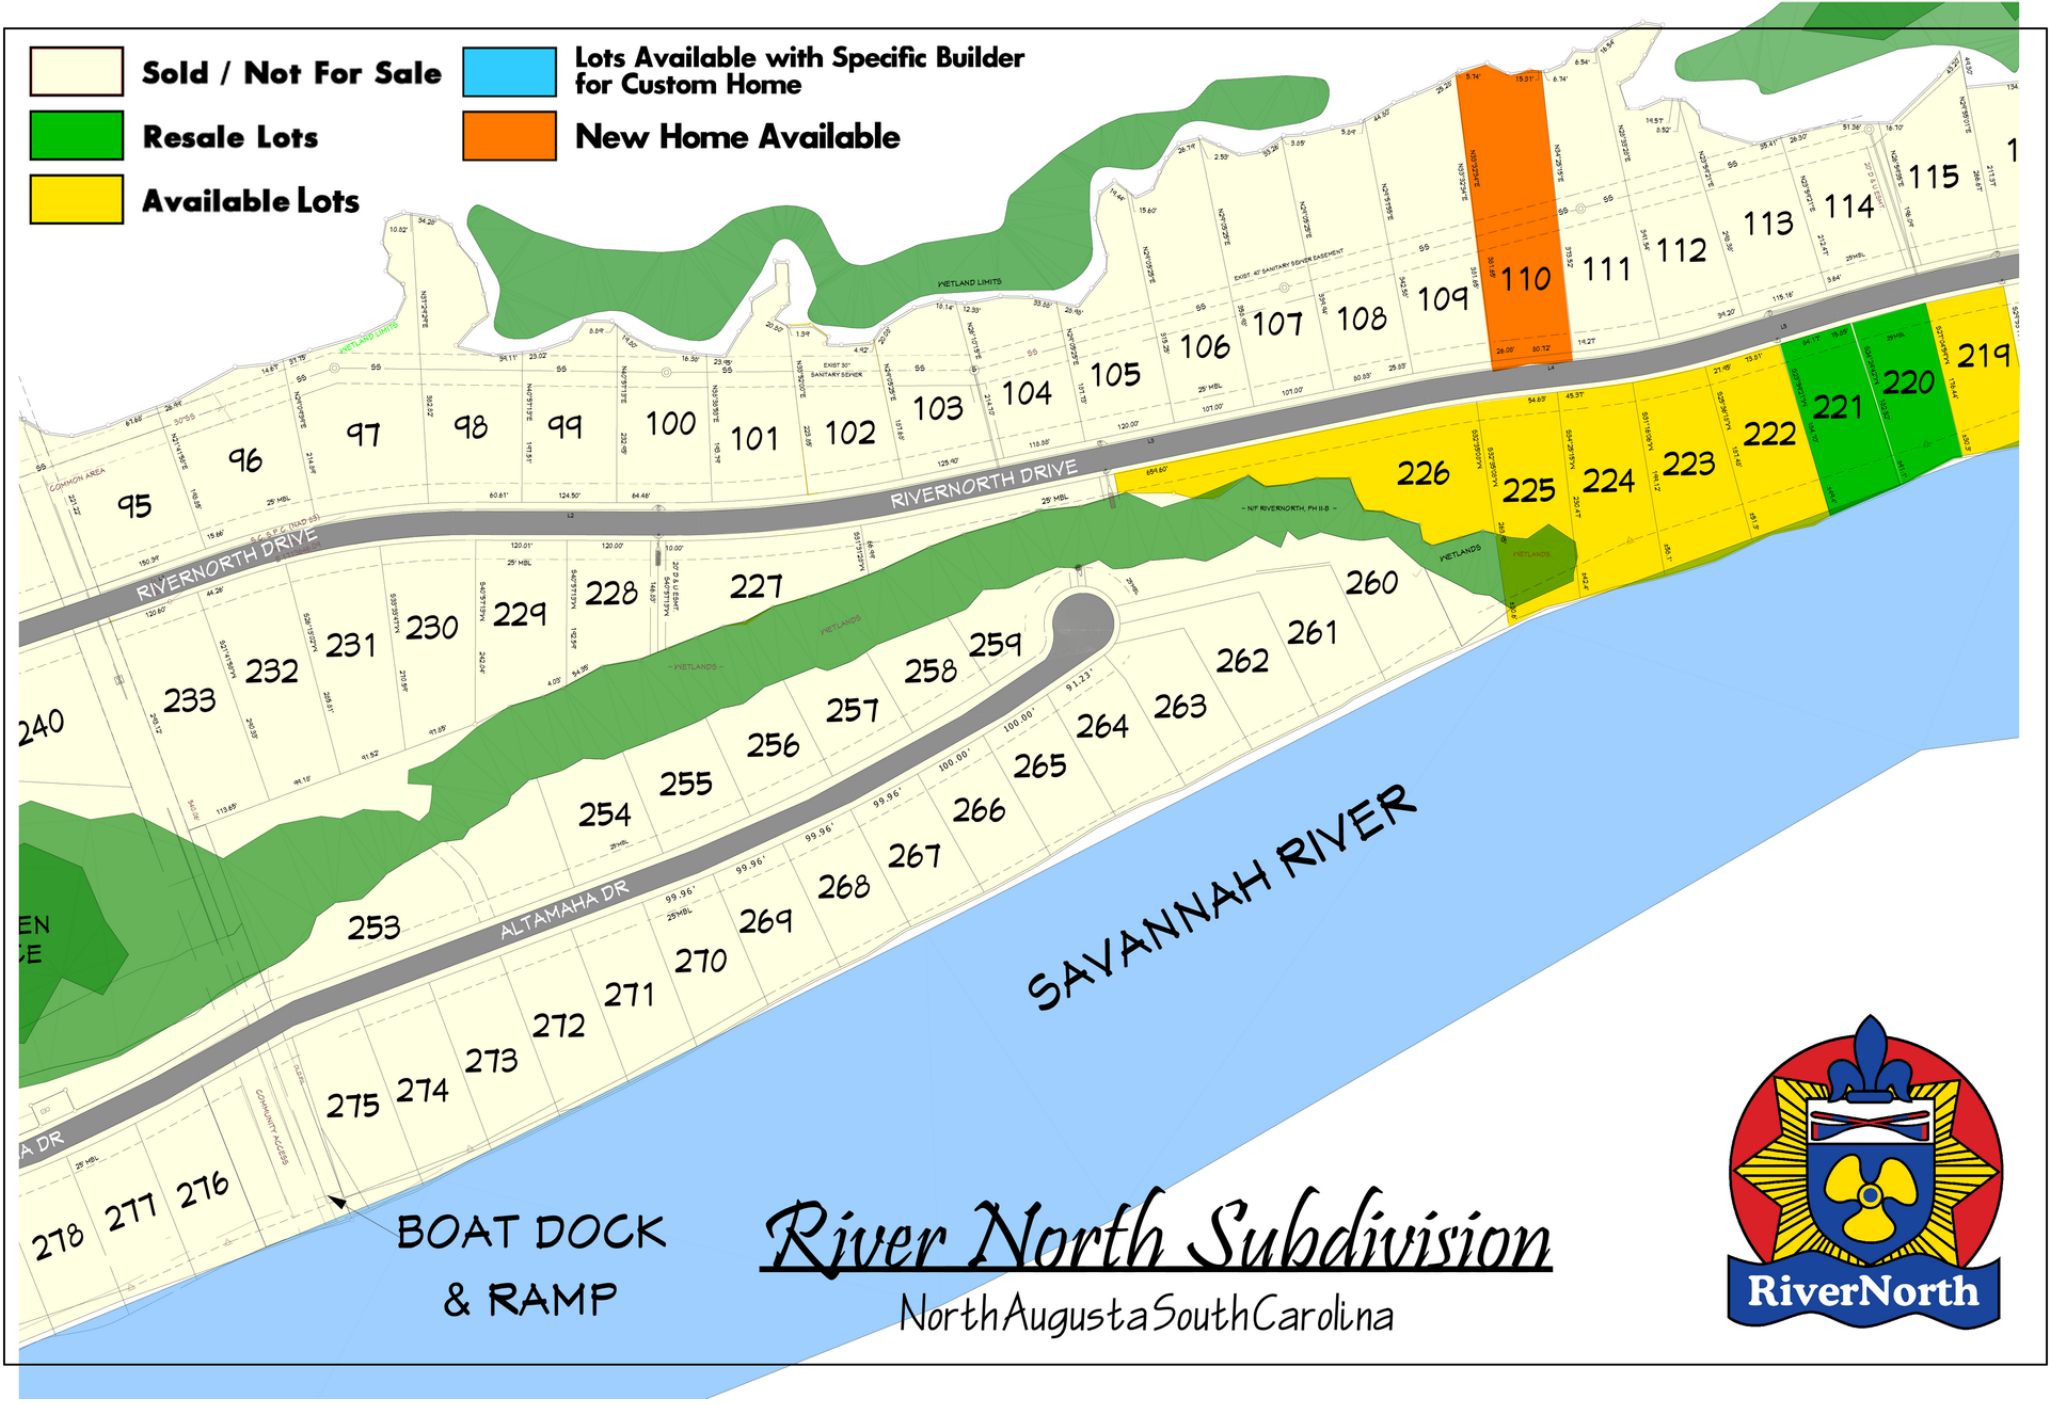

- **Sold / Not For Sale**
- **Resale Lots**
- **Available Lots**
- **Lots Available with Specific Builder for Custom Home**
- **New Home Available**

River North Subdivision
North Augusta South Carolina